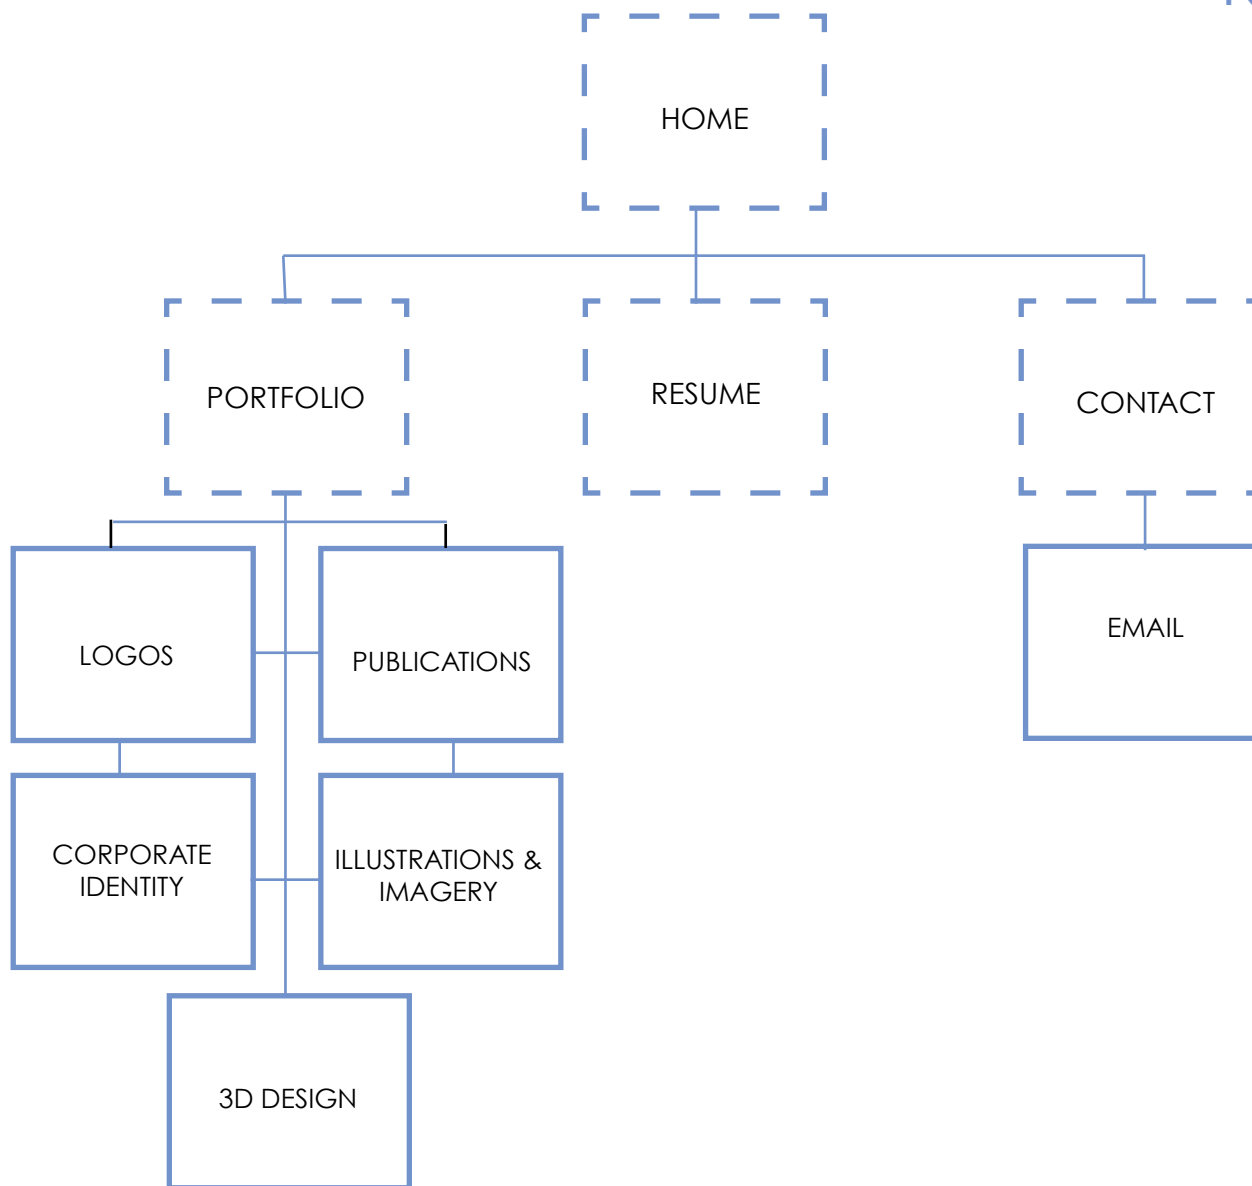

* AUDIENCE PROFILE

The primary audience for the portfolio website is employers; however, the site will also appeal to aspiring graphic designers who are also looking to enter the field. The portfolio site will continue to evolve as new work is added and will also appeal to designers already working in the field.

* PERCEPTION/TONE

Clean, professional, fun, diverse

NAVIGATION MAP

WIREFRAME
HOME

740 PIXELS

440 PIXELS

740 PIXELS

logo:
Lisa Wilson